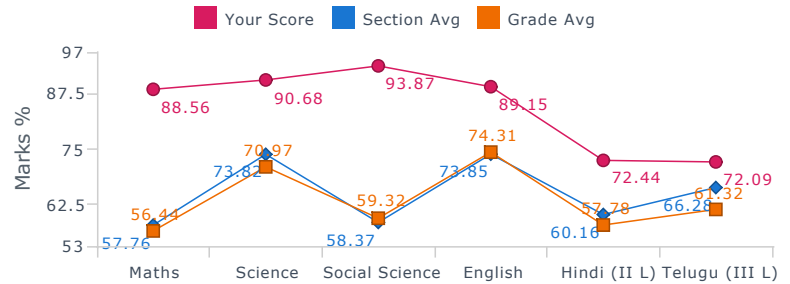

Kanishkraj Chauhan
DOB: 04/10/2006
Grade: CBSE-VIII D

Academic Information/Achievements/Attributes

Academics

Percentage: 84.46

*Average across 6 main subjects

Attendance

Percentage: 93

*Achievements

Physical Attributes

Your Score vs Section Avg vs Grade Avg

Subject-wise Analysis