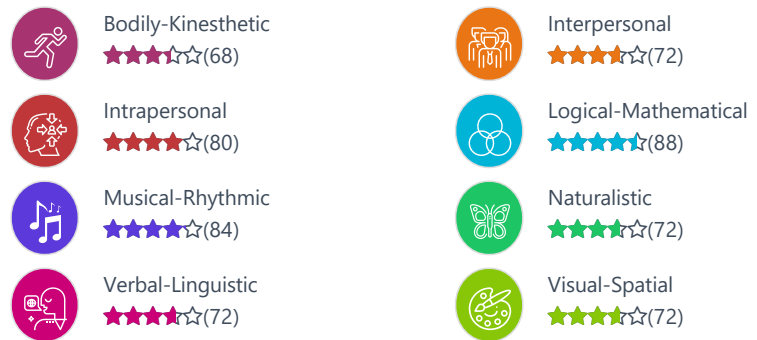

Kanishkraj Chauhan
DOB: 04/10/2006
Grade: CBSE-VIII D

Academic Information/Achievements/Attributes

Academics

Percentage: 84.46

*Average across 6 main subjects

Attendance

Percentage: 93

*Achievements

*Detailed report available on EdSense

Social and Emotional Learning *Based on psychometric evaluation

*Detailed report available on EdSense

Multiple Intelligences *Based on psychometric evaluation

*Detailed report available on EdSense

Physical Attributes

Your Score vs Section Avg vs Grade Avg

Subject-wise Analysis