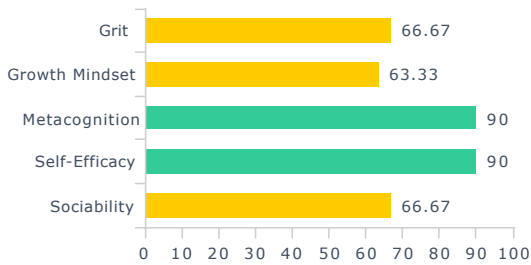

Kanishkraj Chauhan
DOB: 04/10/2006
Grade: CBSE-VIII D

Academic Information/Achievements/Attributes

Academics

Percentage: 84.46

*Average across 6 main subjects

Attendance

Percentage: 93

*Achievements

*Detailed report available on EdSense

Social and Emotional Learning *Based on psychometric evaluation

*Detailed report available on EdSense

Multiple Intelligences *Based on psychometric evaluation

*Detailed report available on EdSense

Physical Attributes

Your Score vs Section Avg vs Grade Avg

Subject-wise Analysis